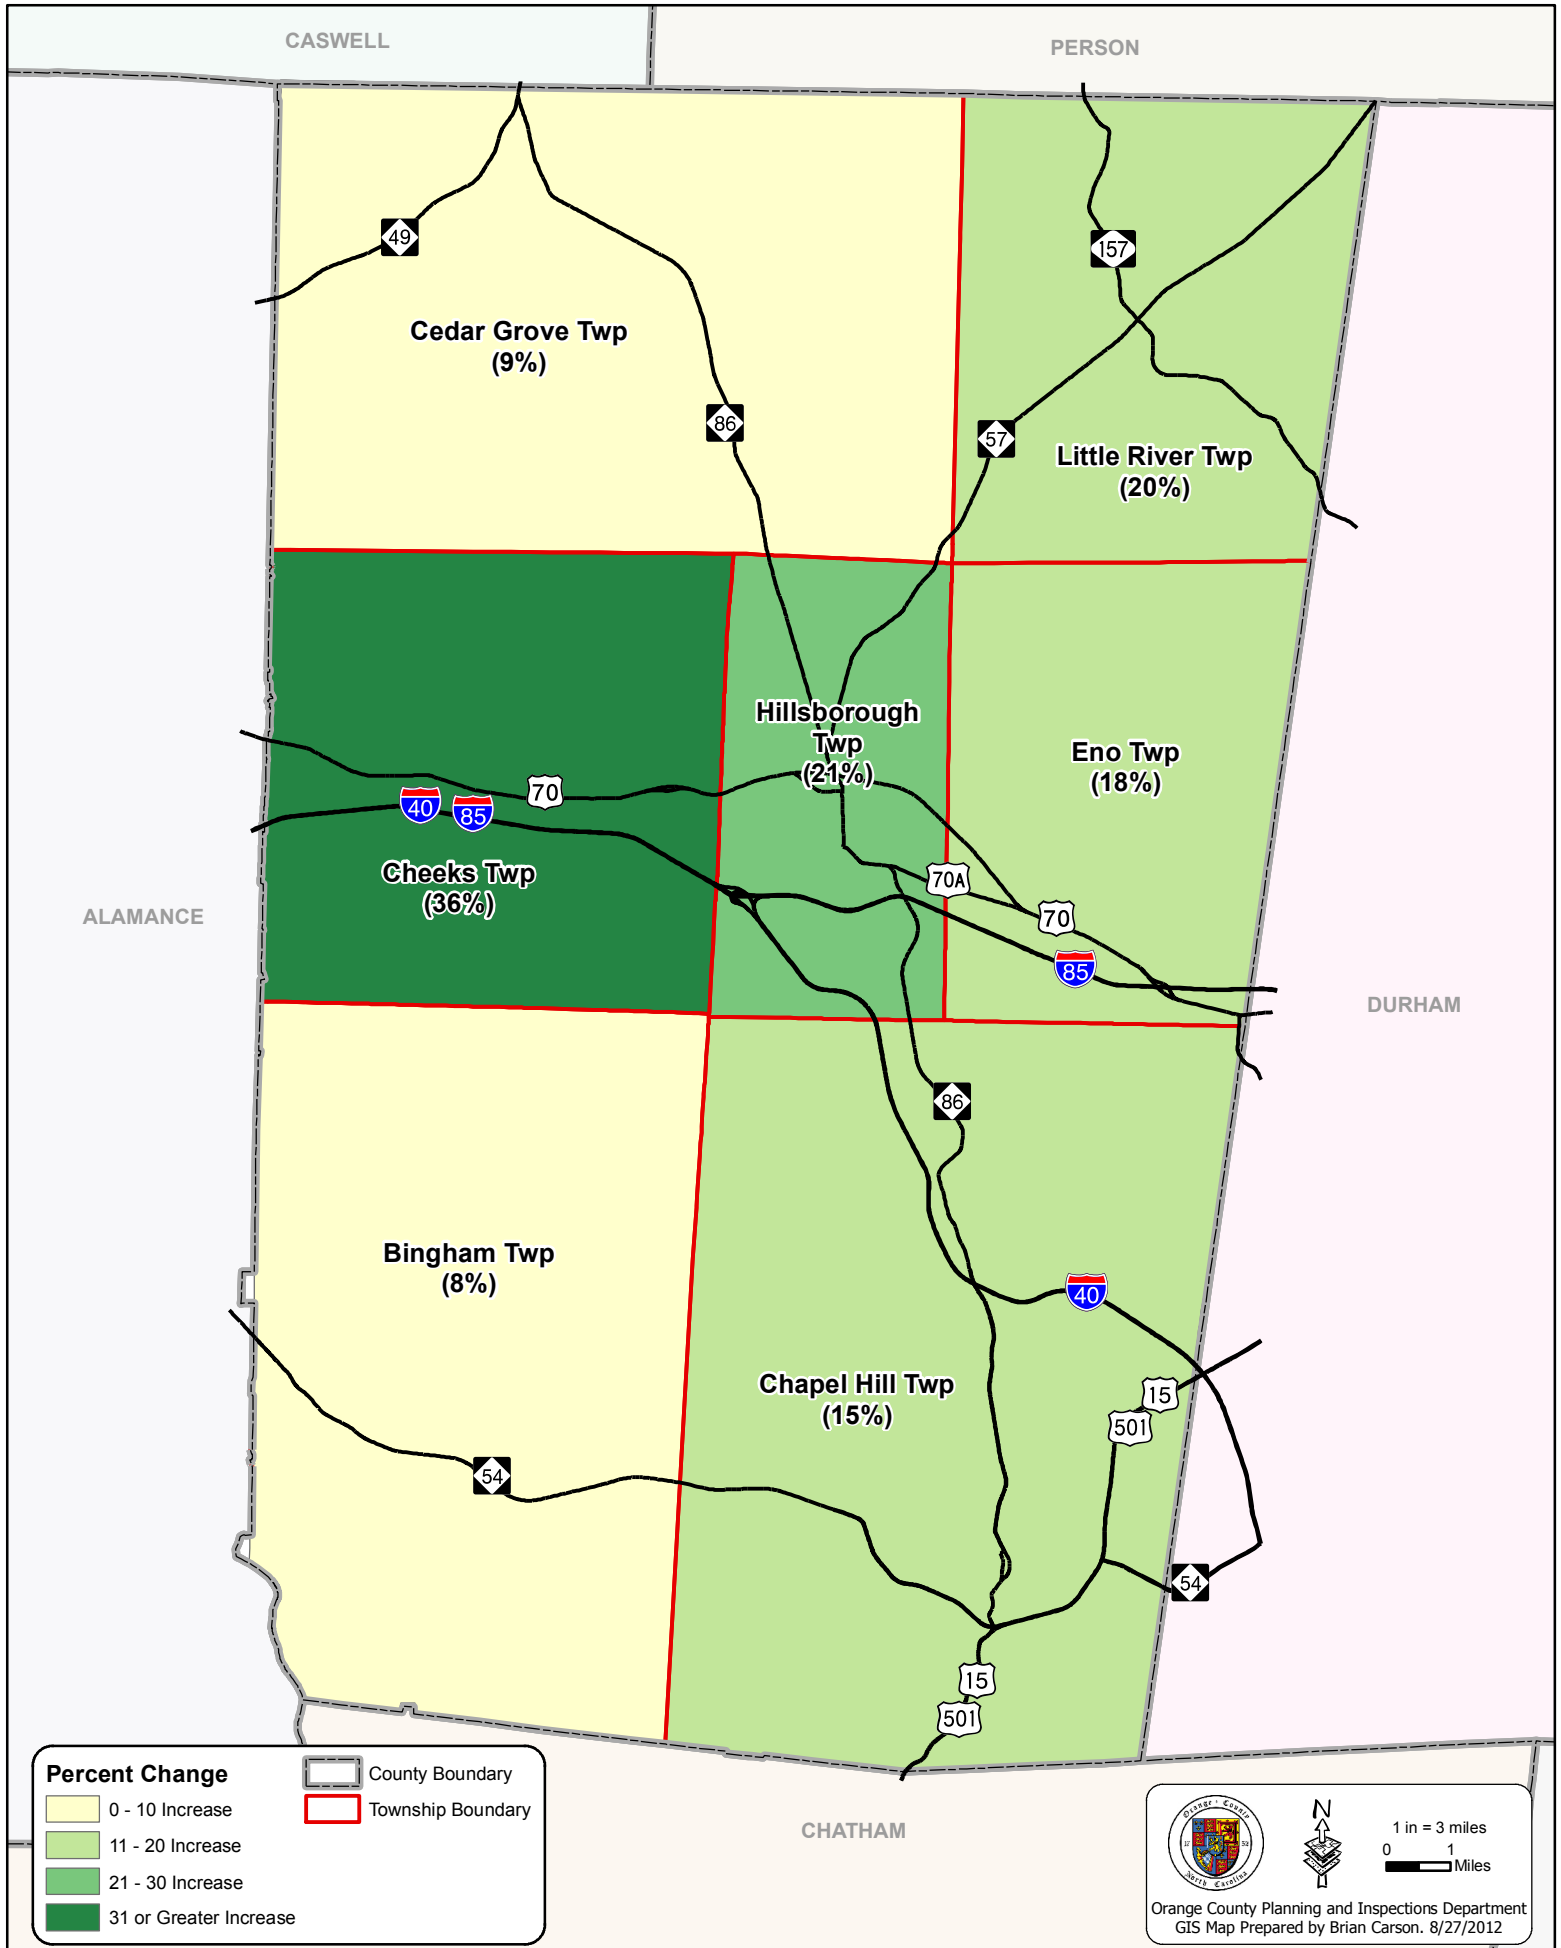

Total Housing Unit Change 2000-2010 by Township

Percent Change

- 0 - 10 Increase
- 11 - 20 Increase
- 21 - 30 Increase
- 31 or Greater Increase

County Boundary
 Township Boundary

1 in = 3 miles
0 1 Miles

Orange County Planning and Inspections Department
GIS Map Prepared by Brian Carson. 8/27/2012