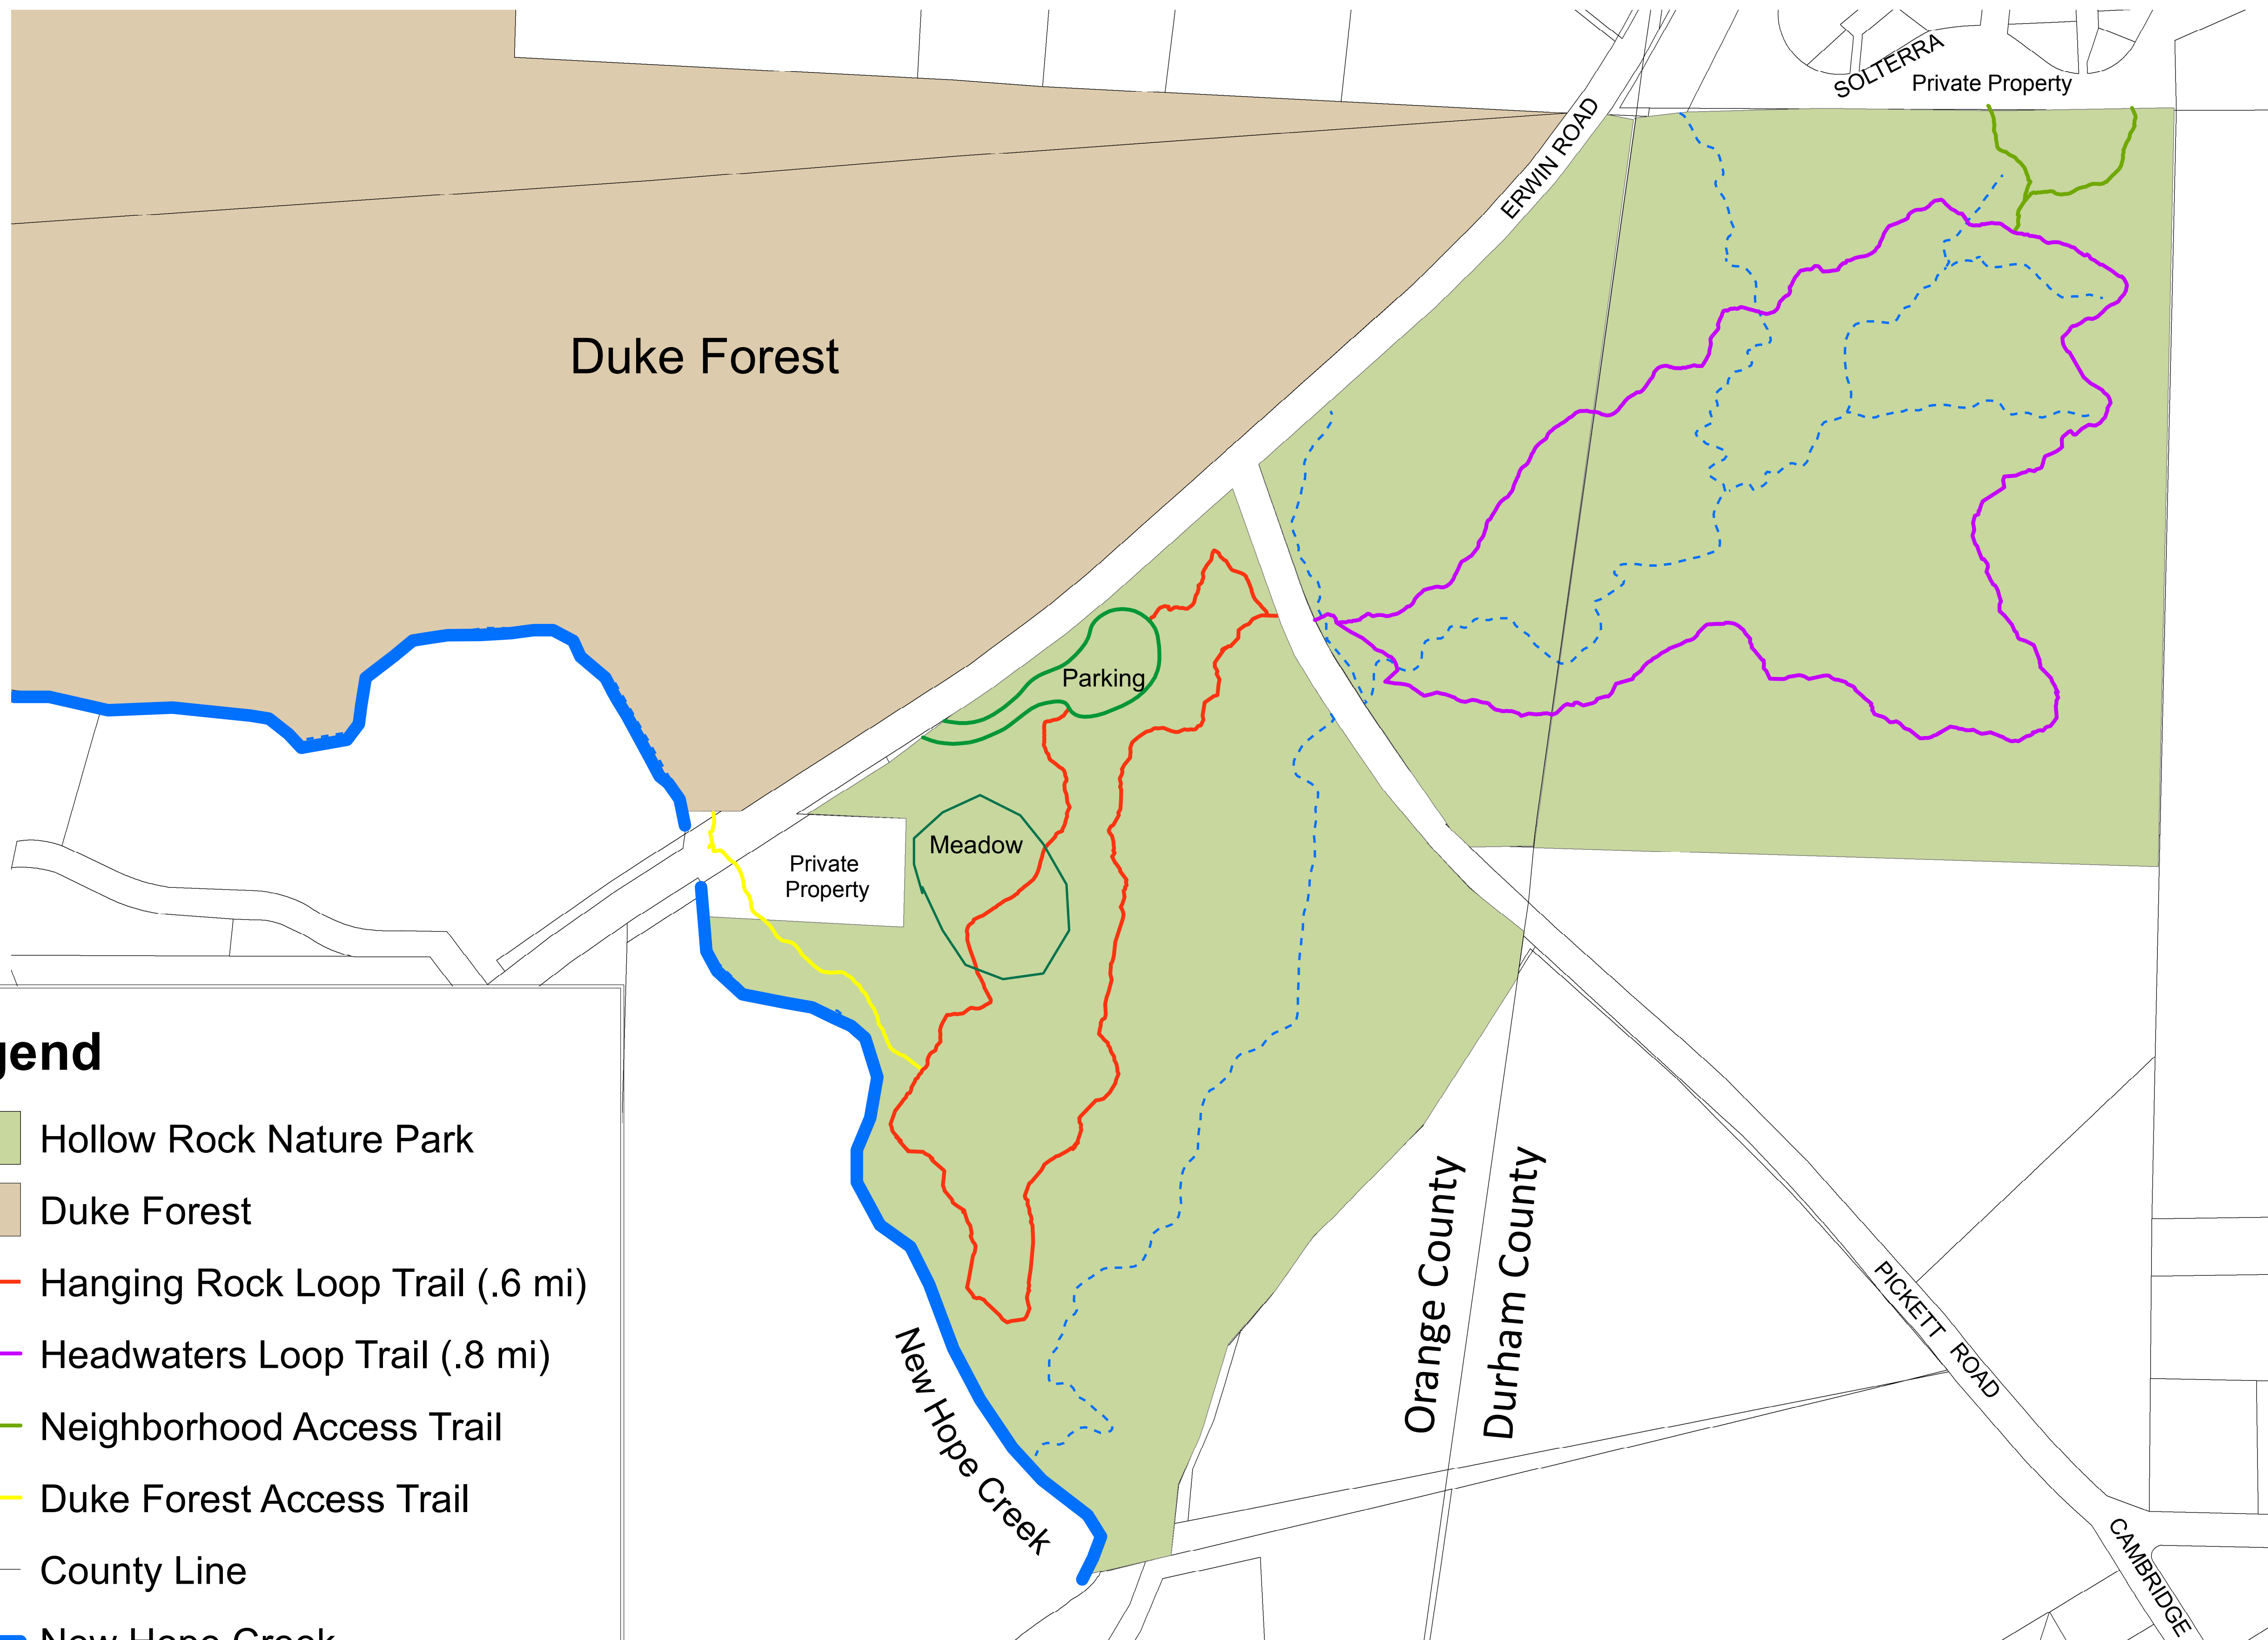

Hollow Rock Nature Park Trail Map

Legend

- Hollow Rock Nature Park
- Duke Forest
- Hanging Rock Loop Trail (.6 mi)
- Headwaters Loop Trail (.8 mi)
- Neighborhood Access Trail
- Duke Forest Access Trail
- County Line
- New Hope Creek
- Streams