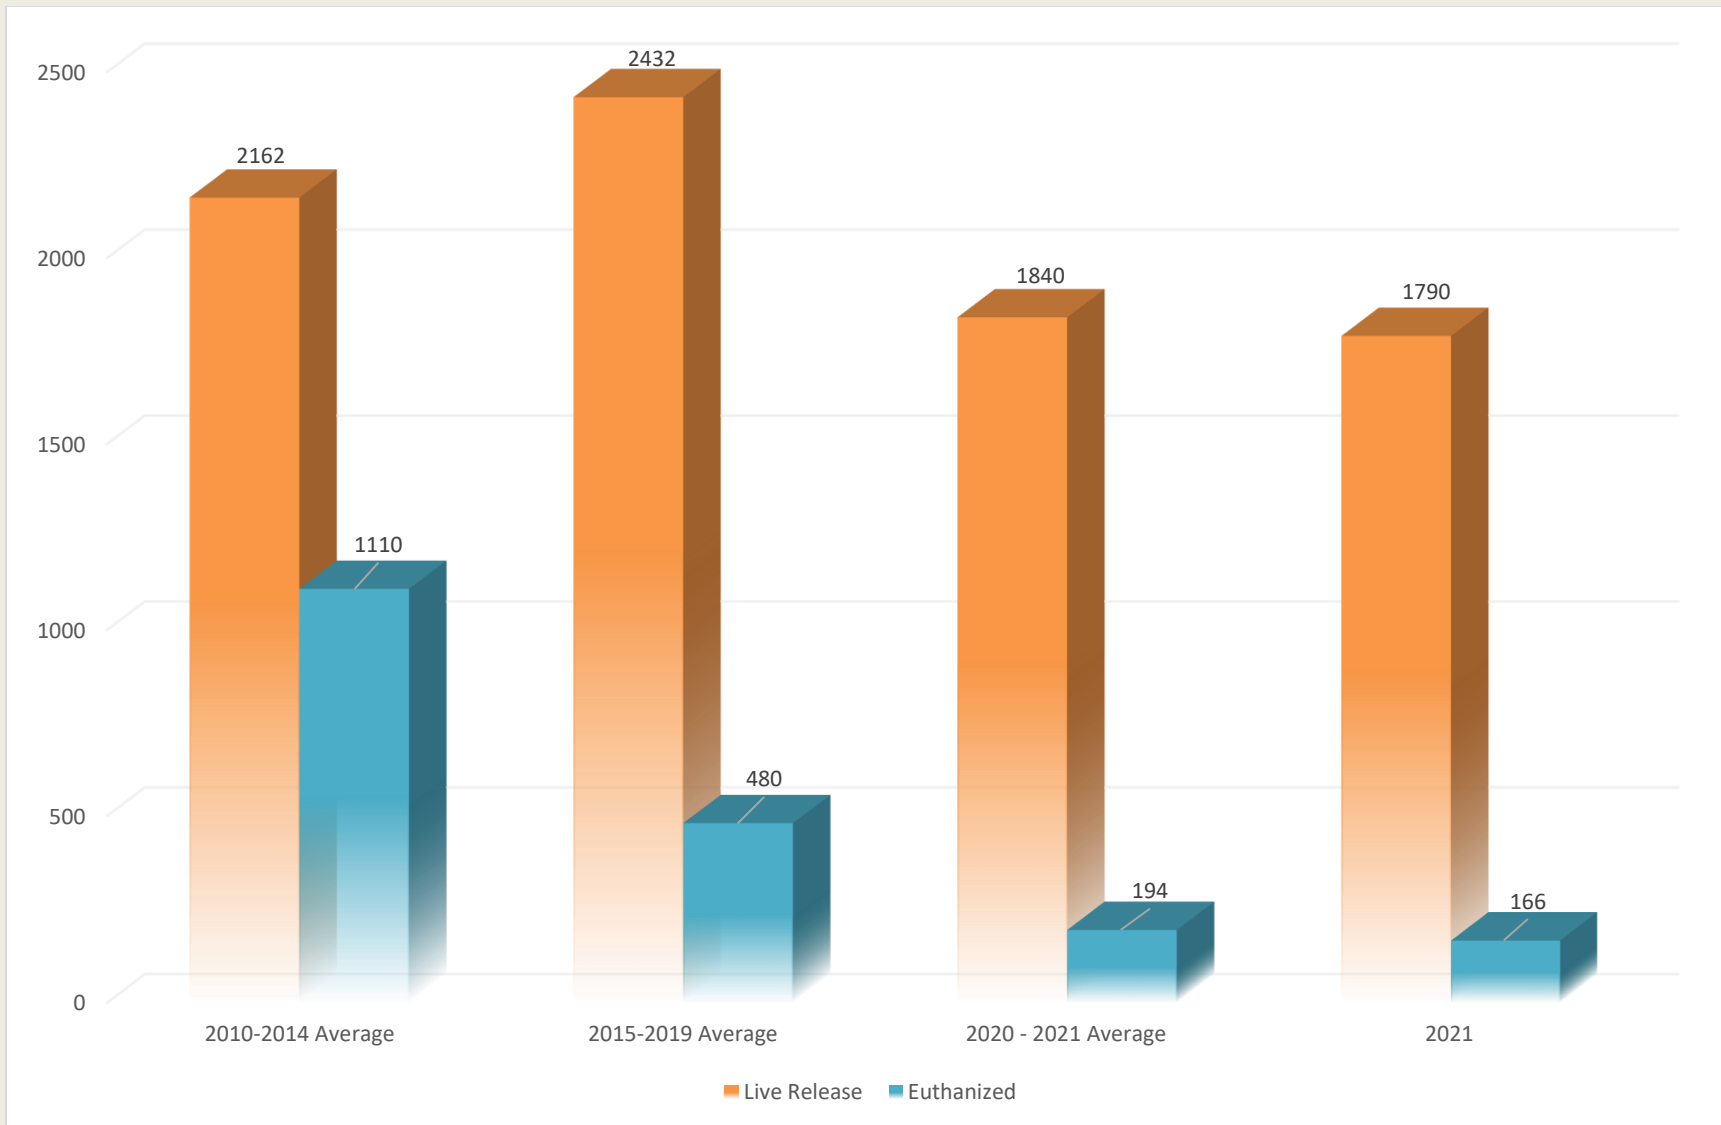

Animal Outcomes 2010 - 2021

*Live Release Rate is the total number of animals that were adopted, transferred, or returned to their owners out of all animals that left the shelter and were considered adoptable during a specific time period.