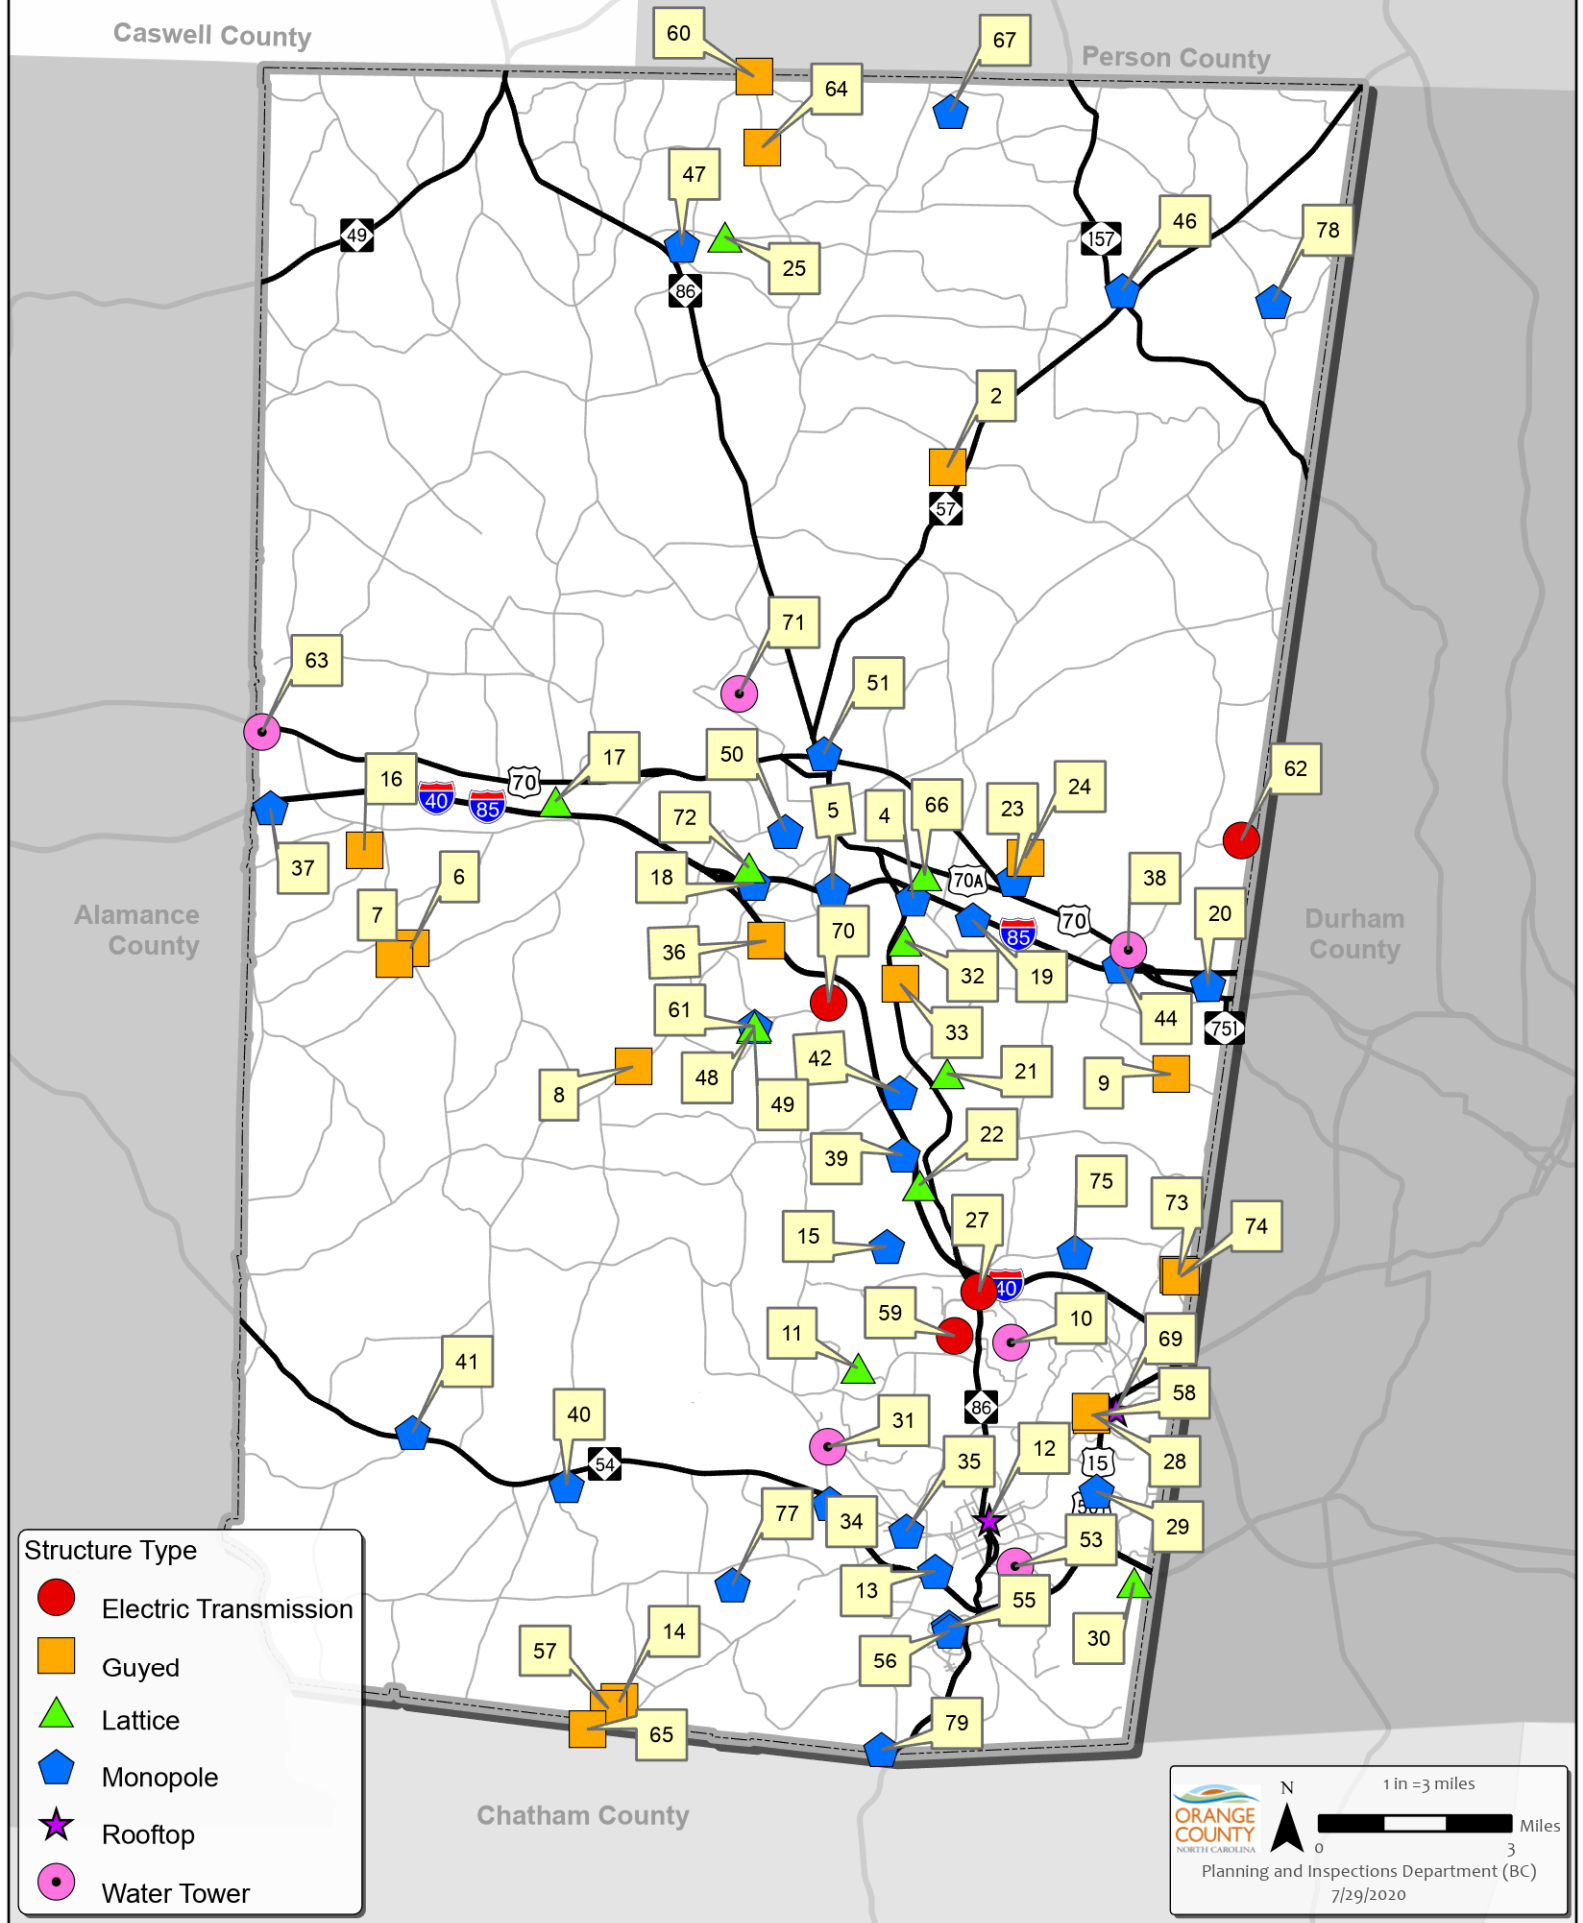

# Telecommunication Sites in Orange County

- Structure Type**
- Electric Transmission
  - Guyed
  - ▲ Lattice
  - ⬠ Monopole
  - ★ Rooftop
  - ⊙ Water Tower

1 in = 3 miles

0 3 Miles

ORANGE COUNTY  
NORTH CAROLINA