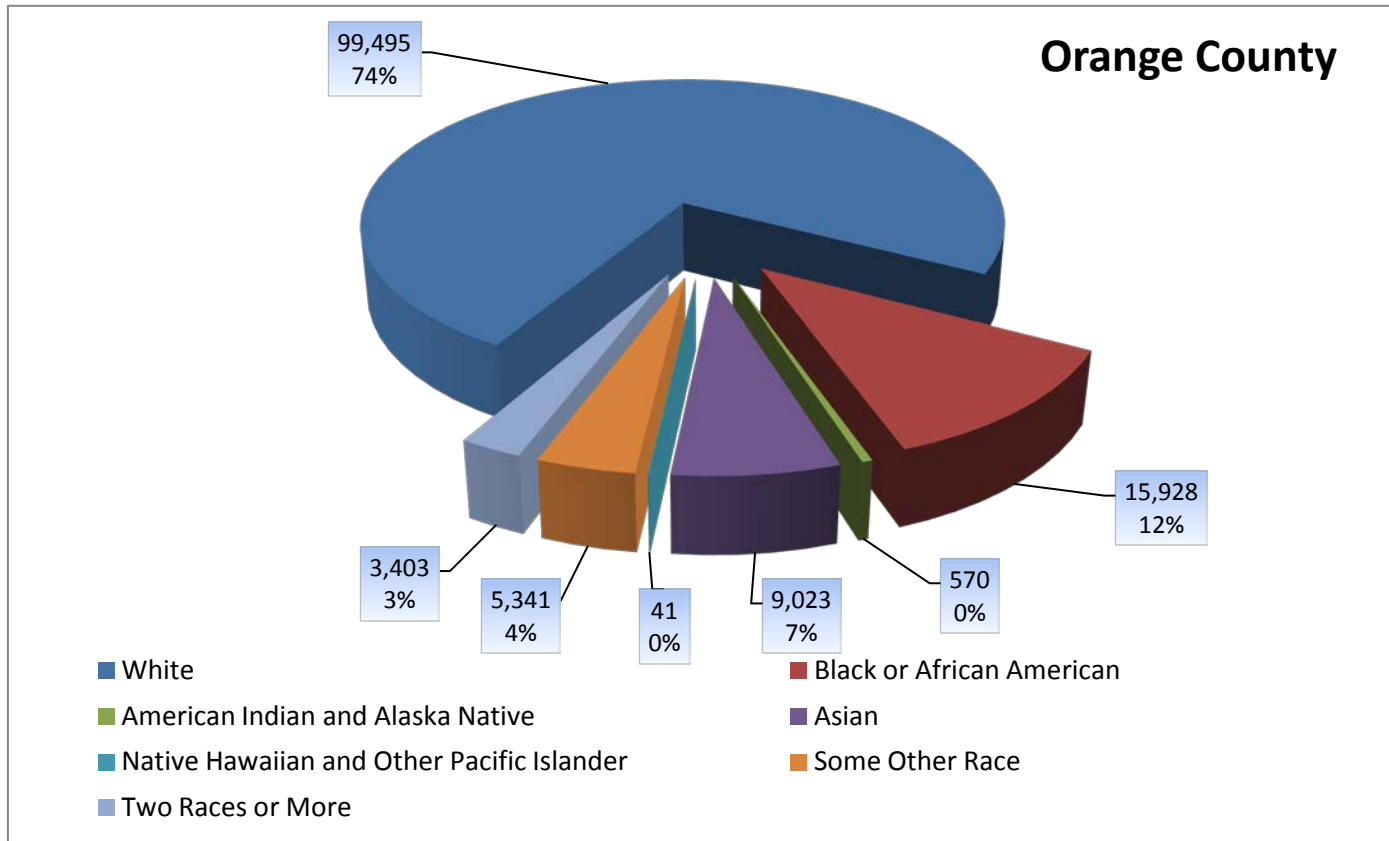

2010 Population by Race and Hispanic or Latino

	Orange County	Bingham Township	Cedar Grove Township	Chapel Hill Township	Cheeks Township	Eno Township	Hillsborough Township	Little River Township
White	99,495	5,479	3,817	64,454	6,976	5,941	9,747	3,081
Black or African American	15,928	645	1,092	8,646	1,839	556	2,896	254
American Indian and Alaska Native	570	21	43	310	40	48	97	11
Asian	9,023	45	15	8,638	64	61	183	17
Native Hawaiian and Other Pacific Islander	41	3	0	24	10	0	3	1
Some Other Race	5,341	205	158	3,549	202	669	513	45
Two Races or More	3,403	129	97	2,350	182	226	370	49
Hispanic or Latino (of any race)	11,017	428	316	7,392	581	1,054	1,155	91