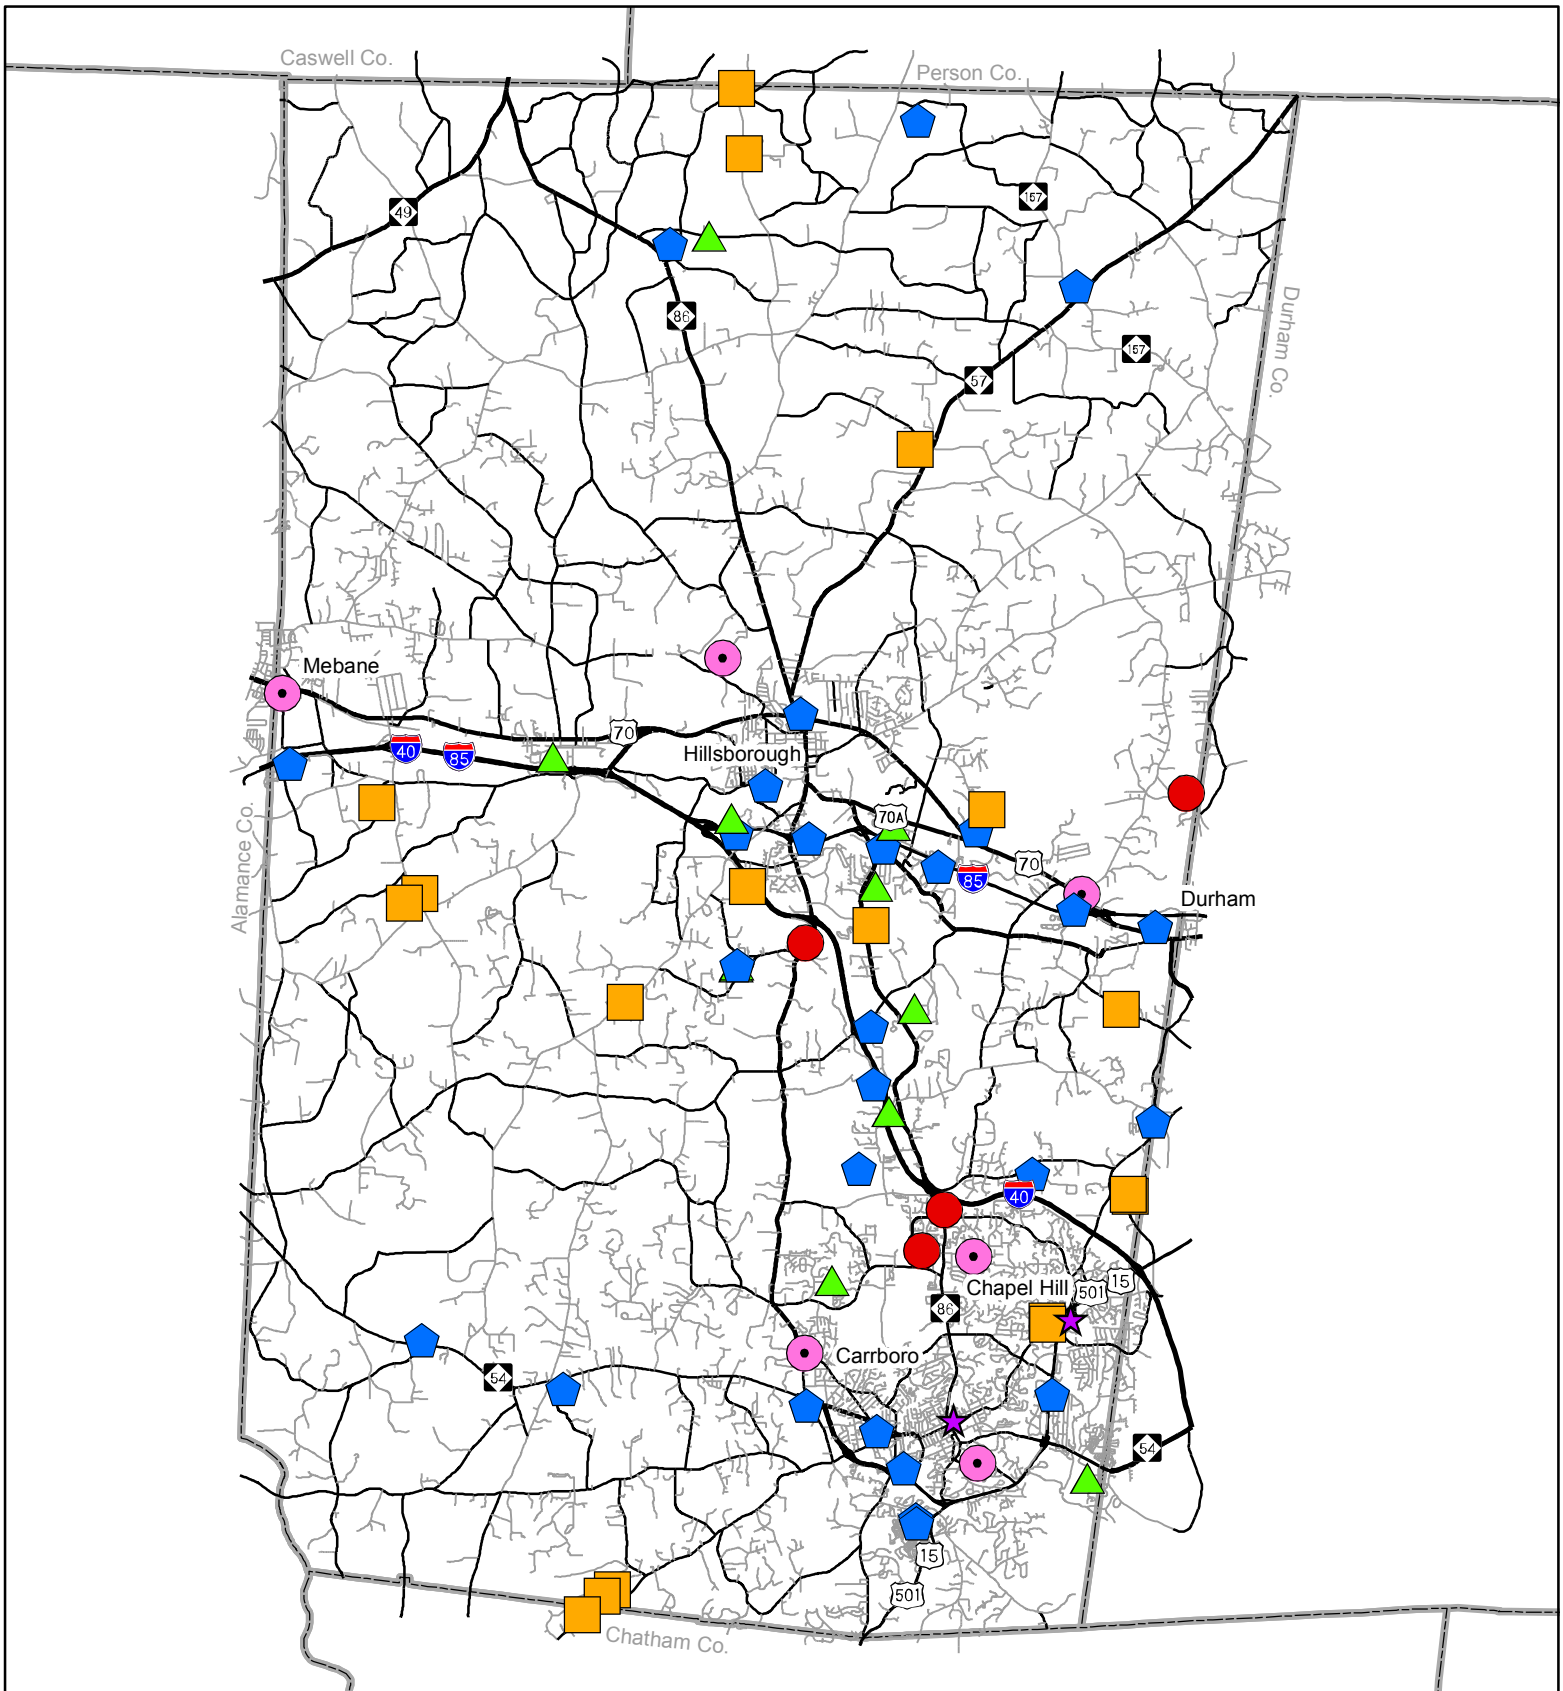

Telecommunication Sites in Orange County

Structure Types

- Electric Transmission
- Guyed
- ▲ Lattice
- ◆ Monopole
- Water Tower
- ★ Rooftop

1 inch = 3.25 miles