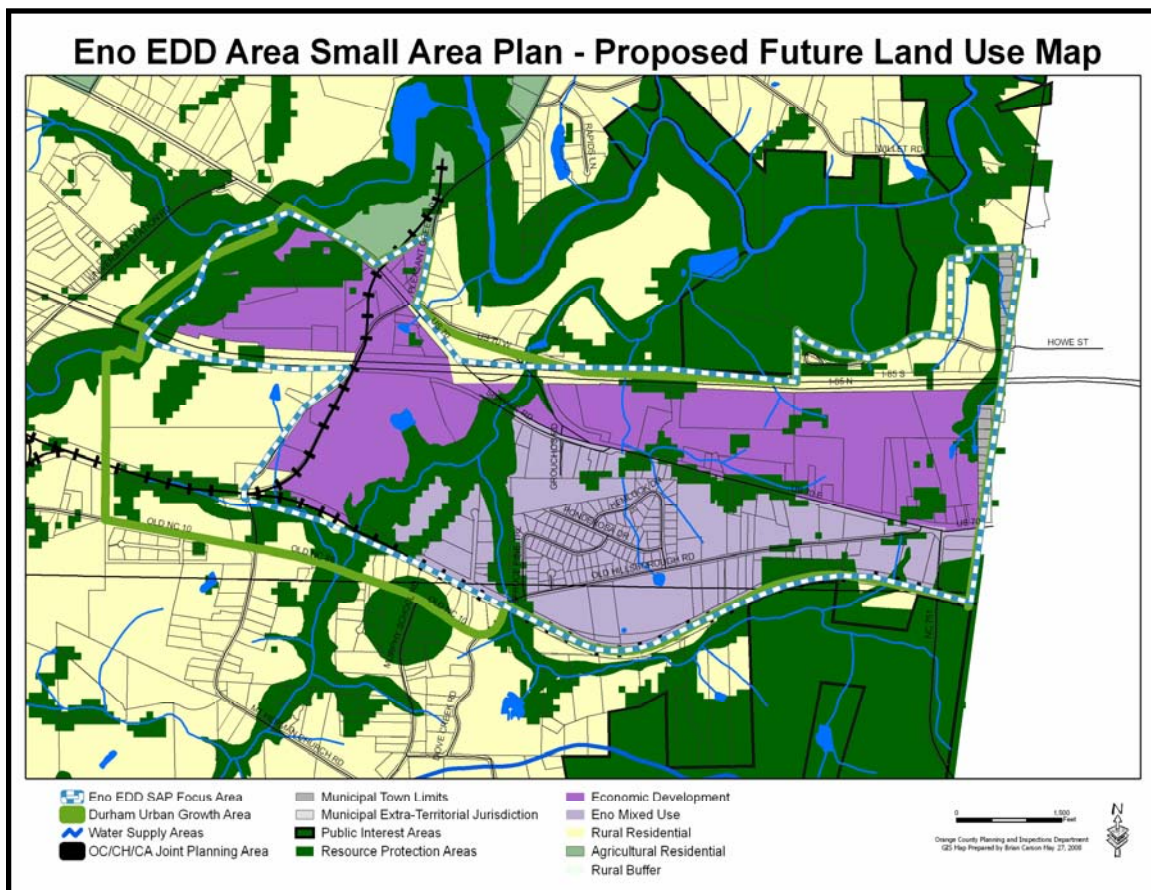

Eno Economic Development District (E DD) Area Small Area Plan

A Collaborative Plan by Community Representatives, Elected Officials, and Staff of the Orange County Planning Department, Orange County Economic Development Department, and Durham City/County Planning Department