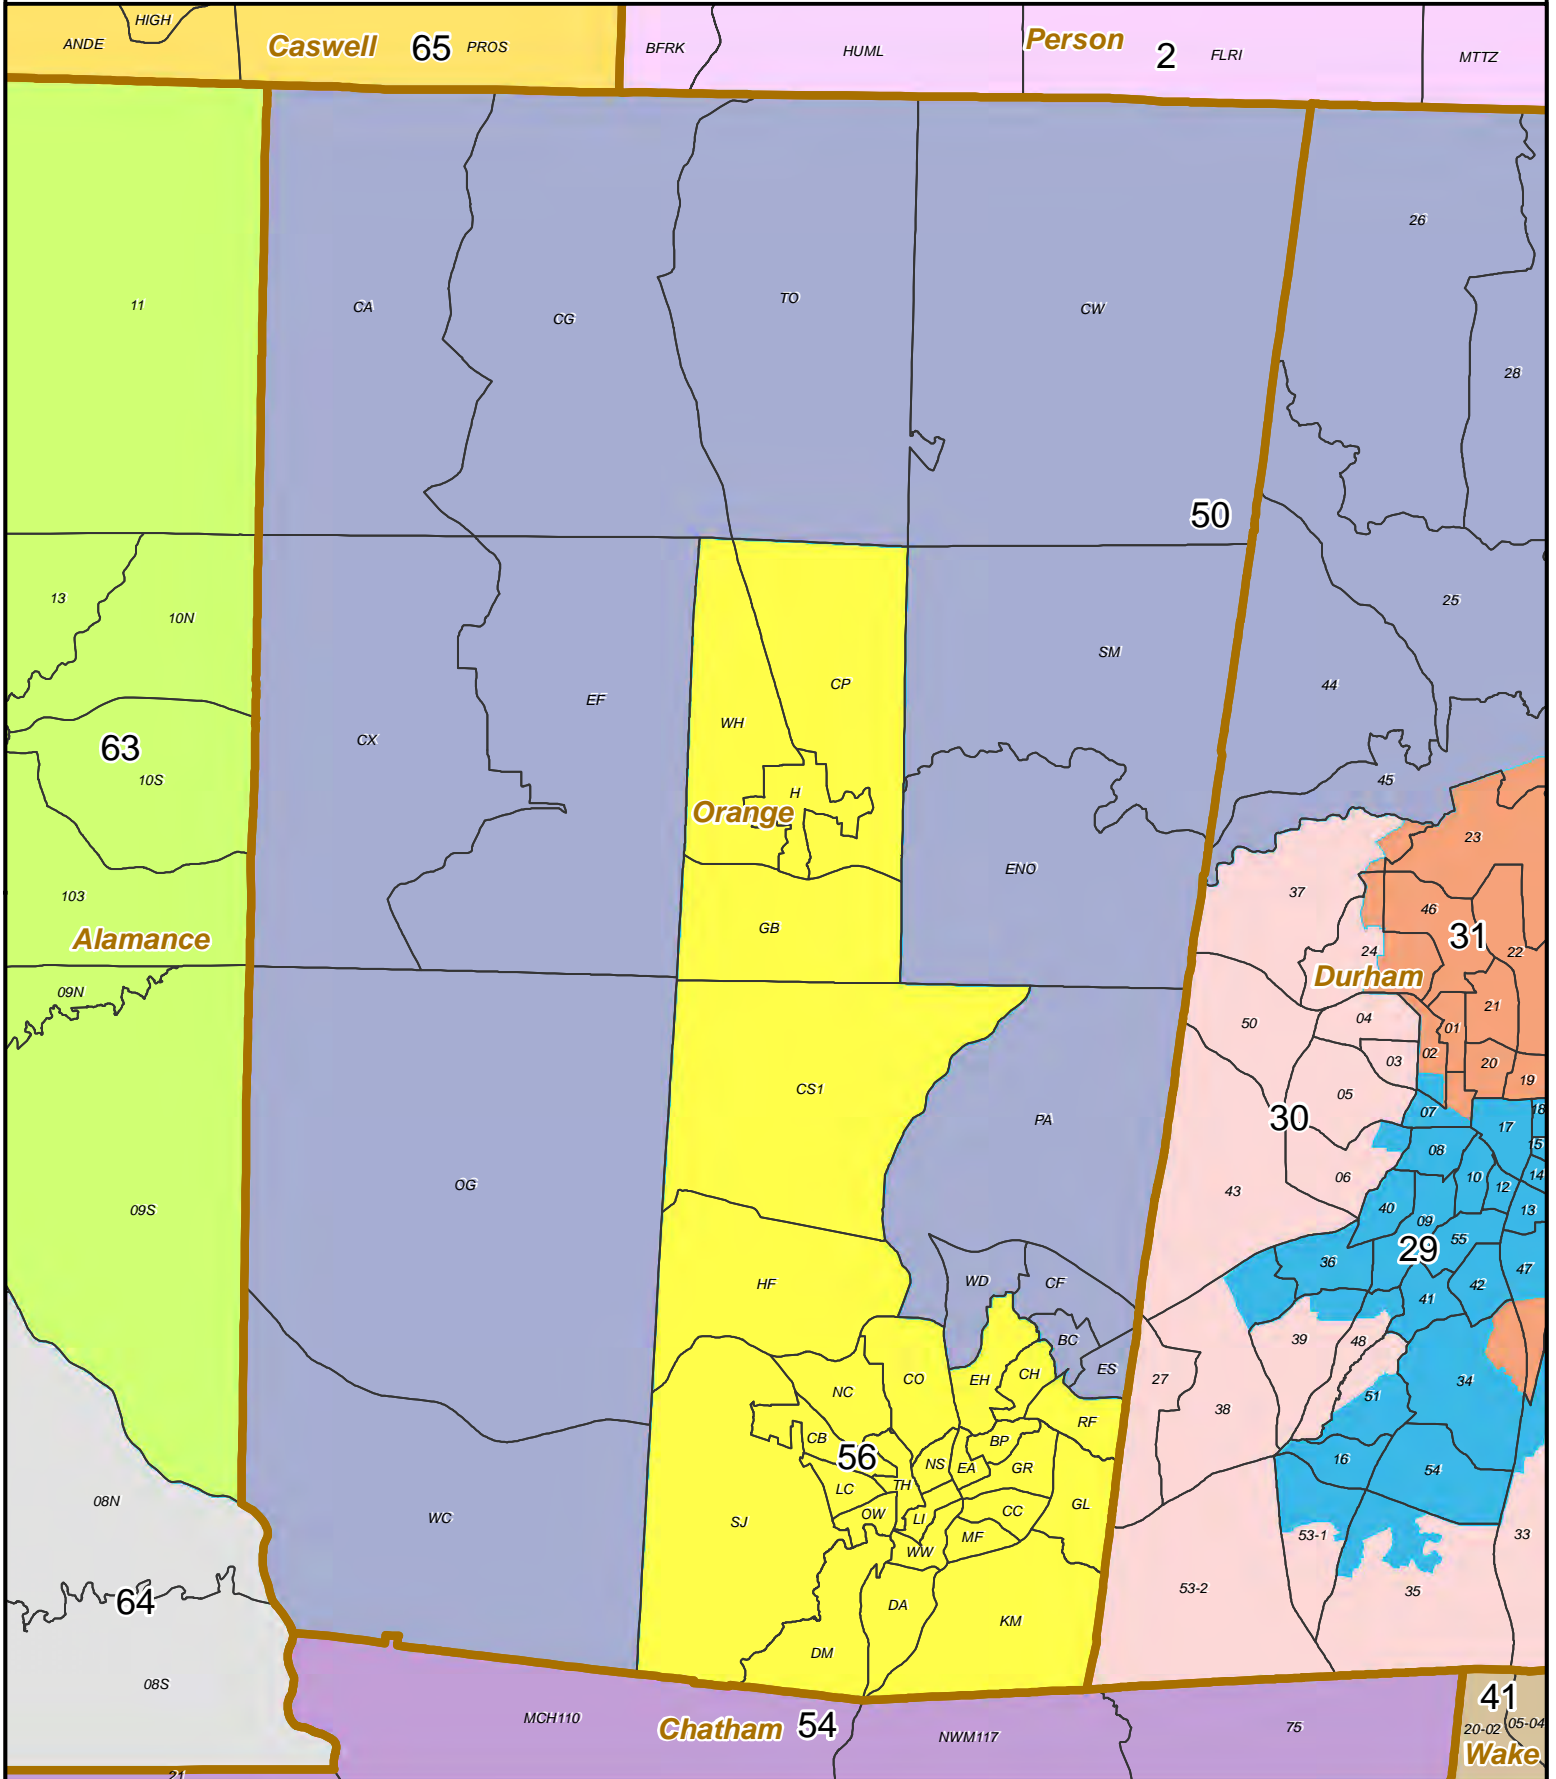

# Lewis-Dollar-Dockham 4 - Orange County

  State  
   County  
   VTD  
   Coastline