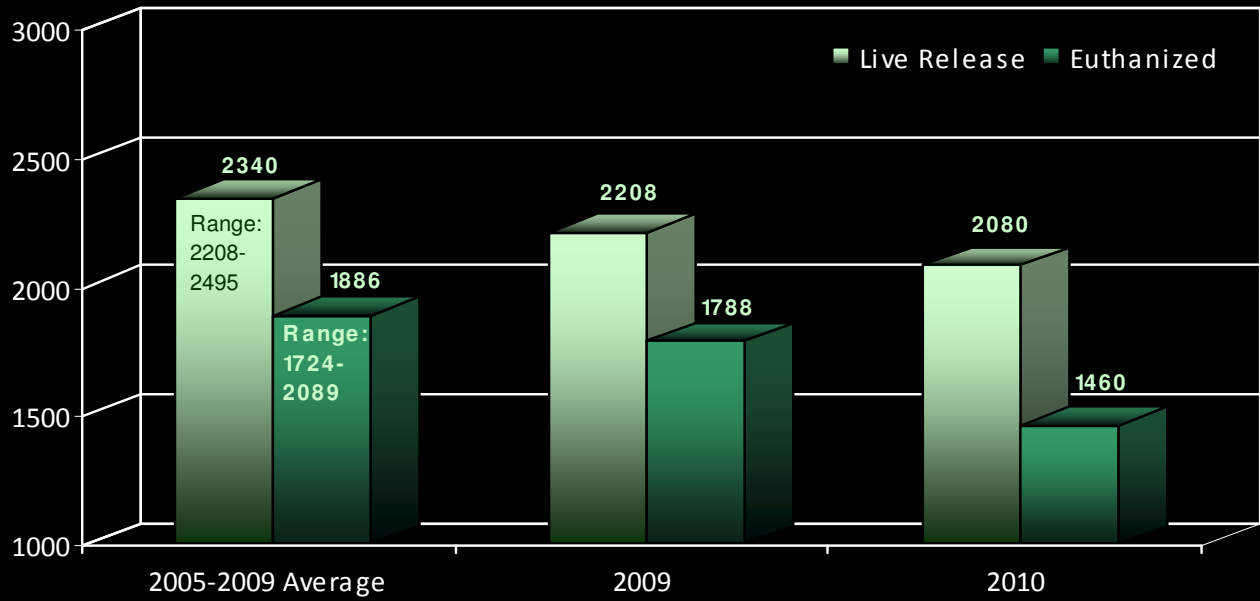

Animal Disposition: 2005-2010

Live Release animals include animals that were returned to owners or guardians (RTO), adopted, or transferred (to a placement partner organization)..